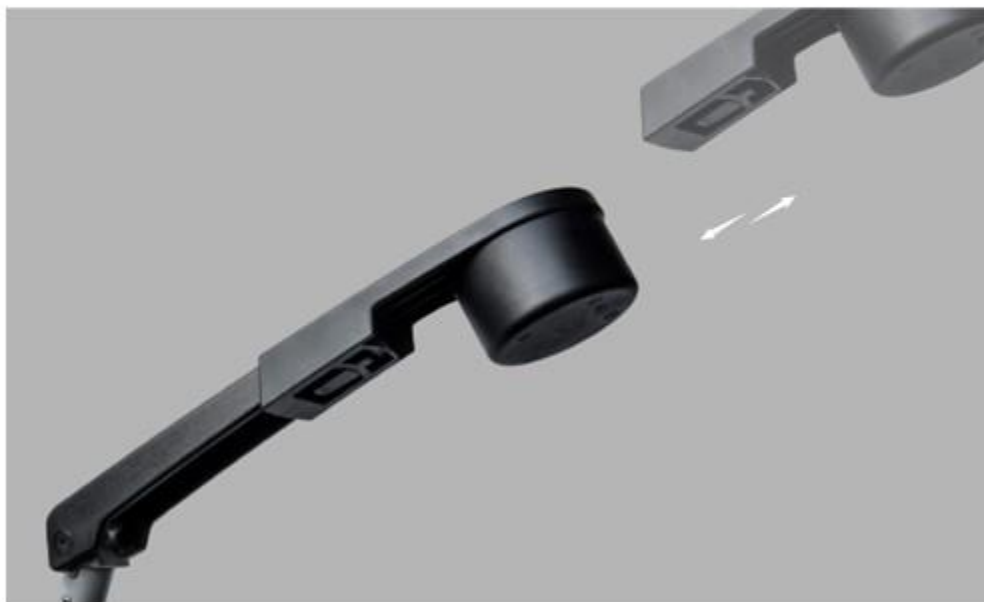

**FUNCTION**  
功能介紹

The design of a flip up seat pan allows AIR to be horizontally stack away seamlessly when they are not in use while minimizing the space needed for storage.

可折合式設計的坐墊讓AIR能輕鬆作前後串合，大大減少收藏時需要佔用的空間。

全背式設計的靠背角度配合脊椎的自然曲線，完美而全面地支撐  
用家體重，幫助維持良好而健康的坐姿。

Leg frame angle is carefully engineered to maximize leg room while using thicker metal tube to guarantee durability and sitting comfort.

椅子腳架角度經過精心計算，保障最多的活動空間，系列也特別加厚椅架鋼管，加強保證質量及舒適度。

Also available in full black colour chair frame and backrest shell,  
a perfect choice to demonstrate a renowned image.

金屬椅架及塑料靠背除標準色外，另可改配黑色選擇，  
彰顯另一專屬於你的形象。

**OPTIONAL ACCESSORIES**

增配選擇

Chair linker can be added and removed freely according to setup needs, facilitating rapid transformation between group and individual activities.

椅子連接扣可按實際需要隨時扣上及拆下，讓管理者可在個人獨立使用和小組之間快速切換場地規劃。

Clip on type beverage holder is a perfect optional add-on for participants to have a handy area to hold their bottles or cup of drinks.

快扣式飲料架作為實用的增配件，方便與會人士暫存瓶裝飲料或杯子。